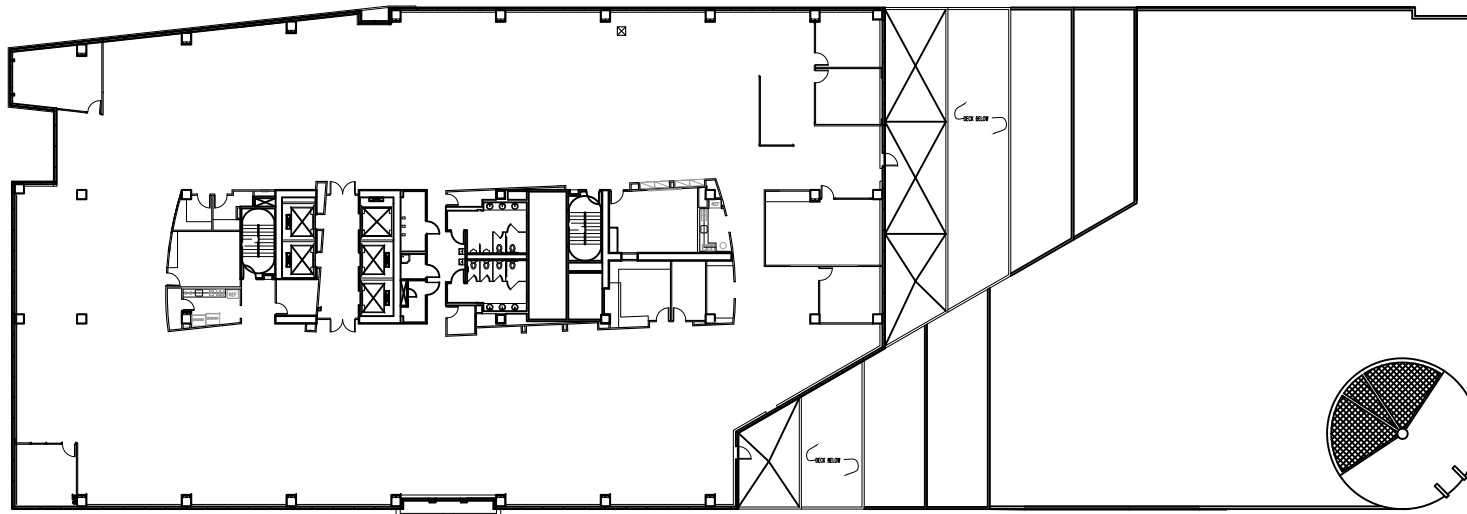

# Floor 11

Available

24,178 RSF

METROPOLITAN PARK NORTH

WRIGHT  
RUNSTAD  
& COMPANY

NORTH

---

1201 THIRD AVENUE  
SEATTLE, WASHINGTON 98101