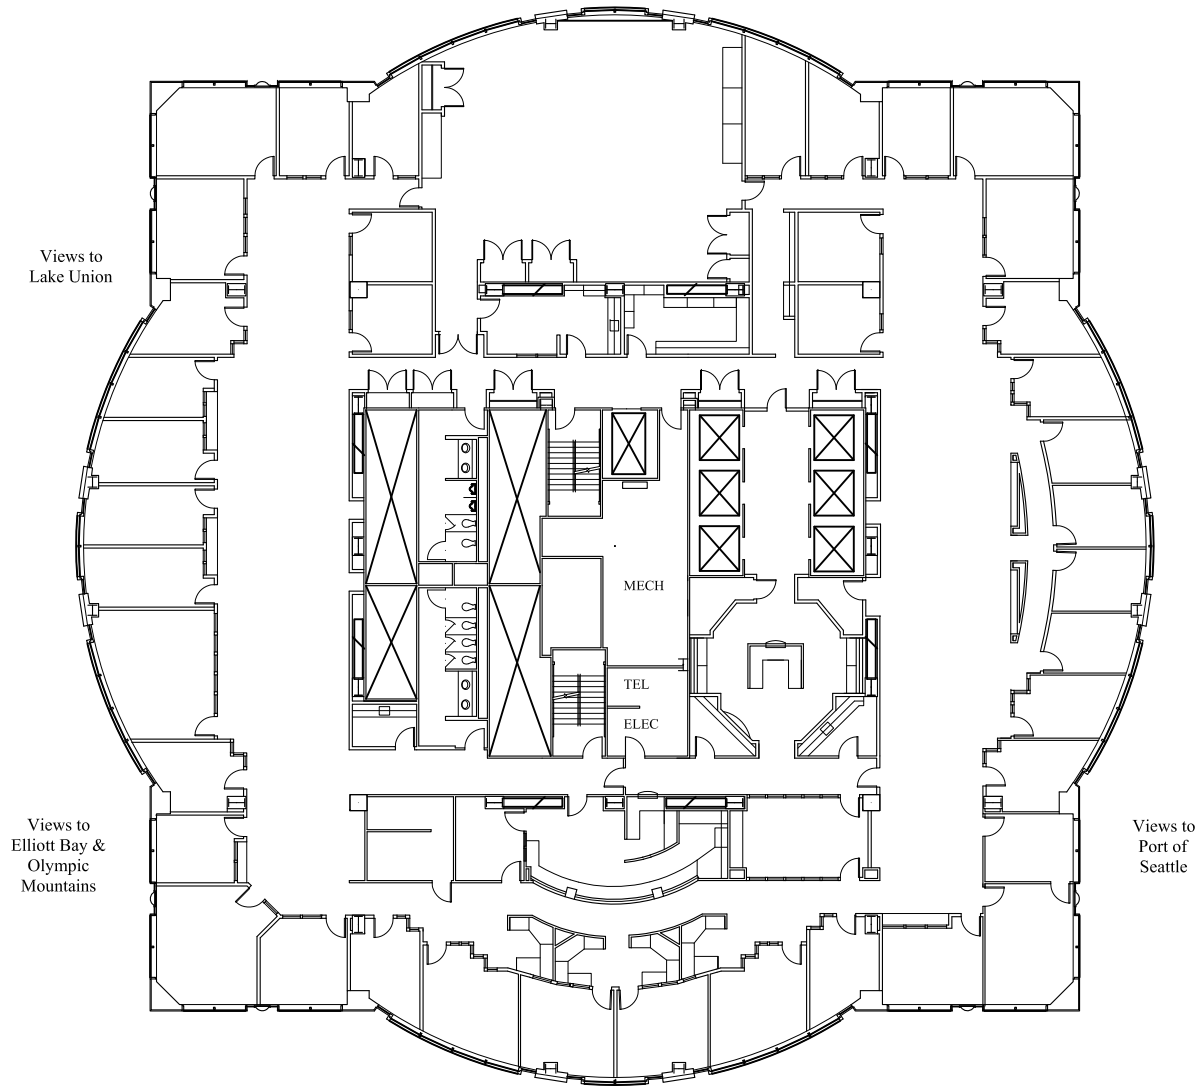

**Floor 25**  
Available

22,547 RSF

Views to  
Lake Washington  
& Cascade Mountains

**1201 THIRD AVENUE**

**WRIGHT  
RUNSTAD  
& COMPANY**

Views to  
Elliott Bay &  
Olympic  
Mountains

1201 THIRD AVENUE  
SEATTLE, WASHINGTON 98101