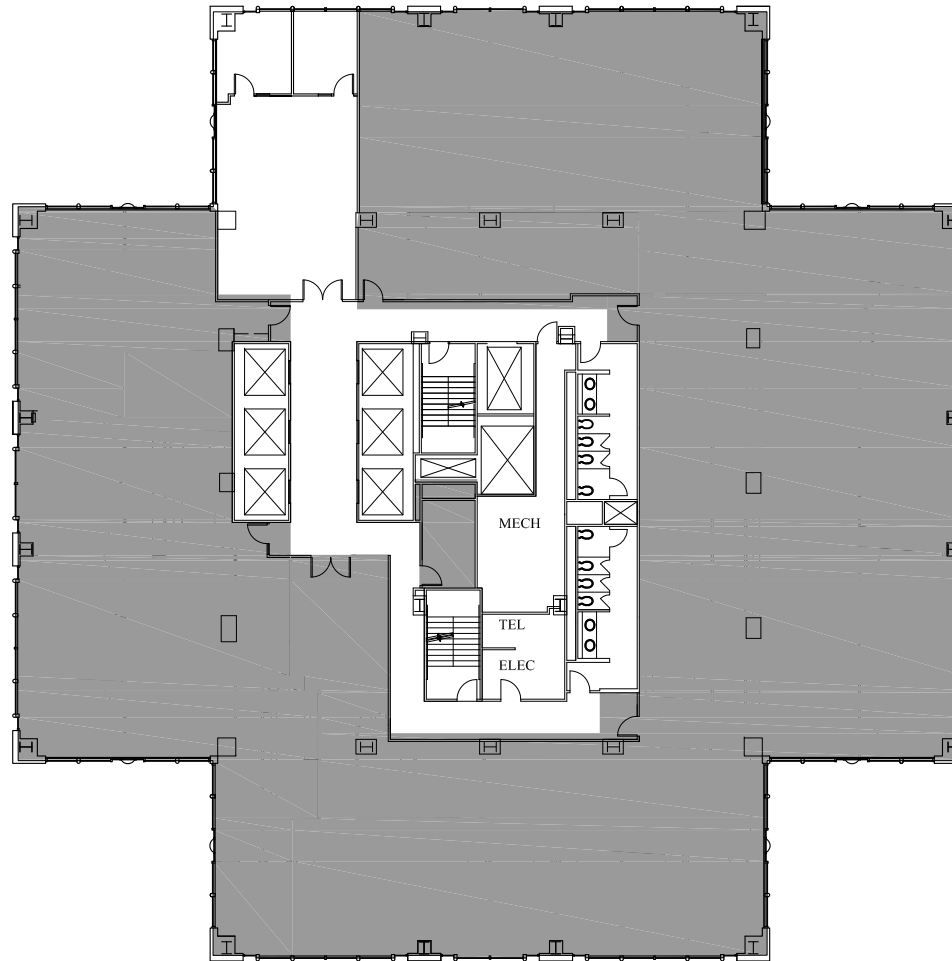

# Floor 50

Available

1,168 RSF

Views to  
Lake Washington  
& Cascade Mountains

Views to  
Lake Union

**WRIGHT  
RUNSTAD  
& COMPANY**

**1201 THIRD AVENUE**

1201 THIRD AVENUE  
SEATTLE, WASHINGTON 98101