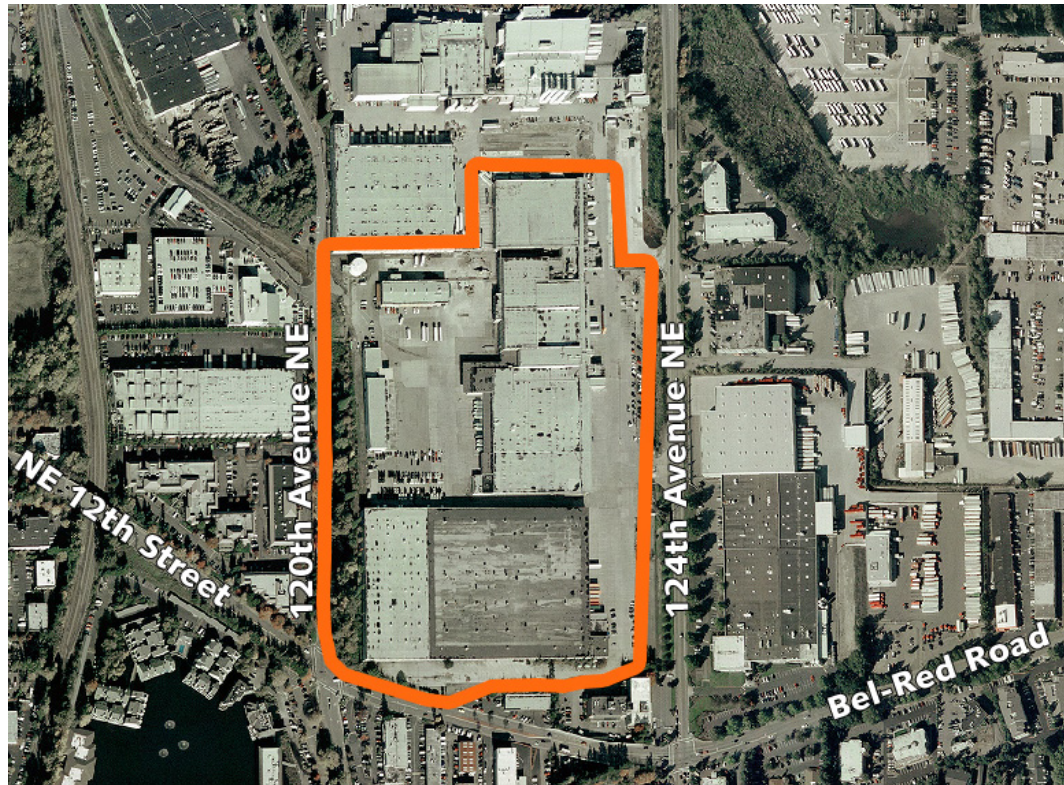

Bellevue Distribution Center

1224 124th Ave NE
Bellevue, WA

One space available

Up to 61,000 SF of warehouse
or potential cold storage, with
up to 12 dock high doors,
available now

Very competitive lease rates

Central Bellevue location with
easy access to I-405, SR-520
and I-90

See site plan on reverse

Location

Contact

Brian Adams
425.450.1111
badams@kiddermathews.com

Dave Bernard
425.450.1103
dbernard@kiddermathews.com