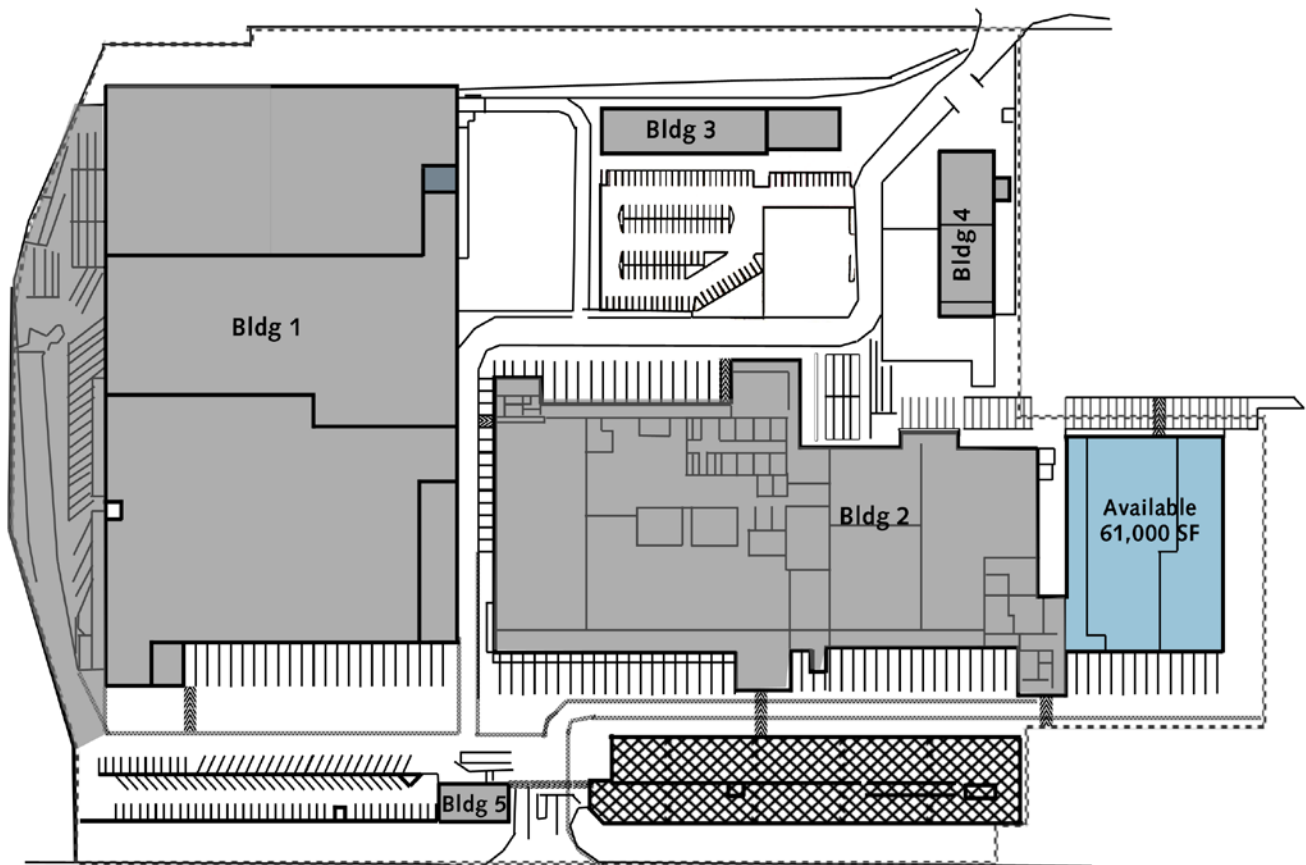

Bellevue Distribution Center

Contact

Brian Adams
425.450.1111
badams@kiddermathews.com

Dave Bernard
425.450.1103
dbernard@kiddermathews.com

Gabe Temkin
425.450.1143
gtemkin@kiddermathews.com