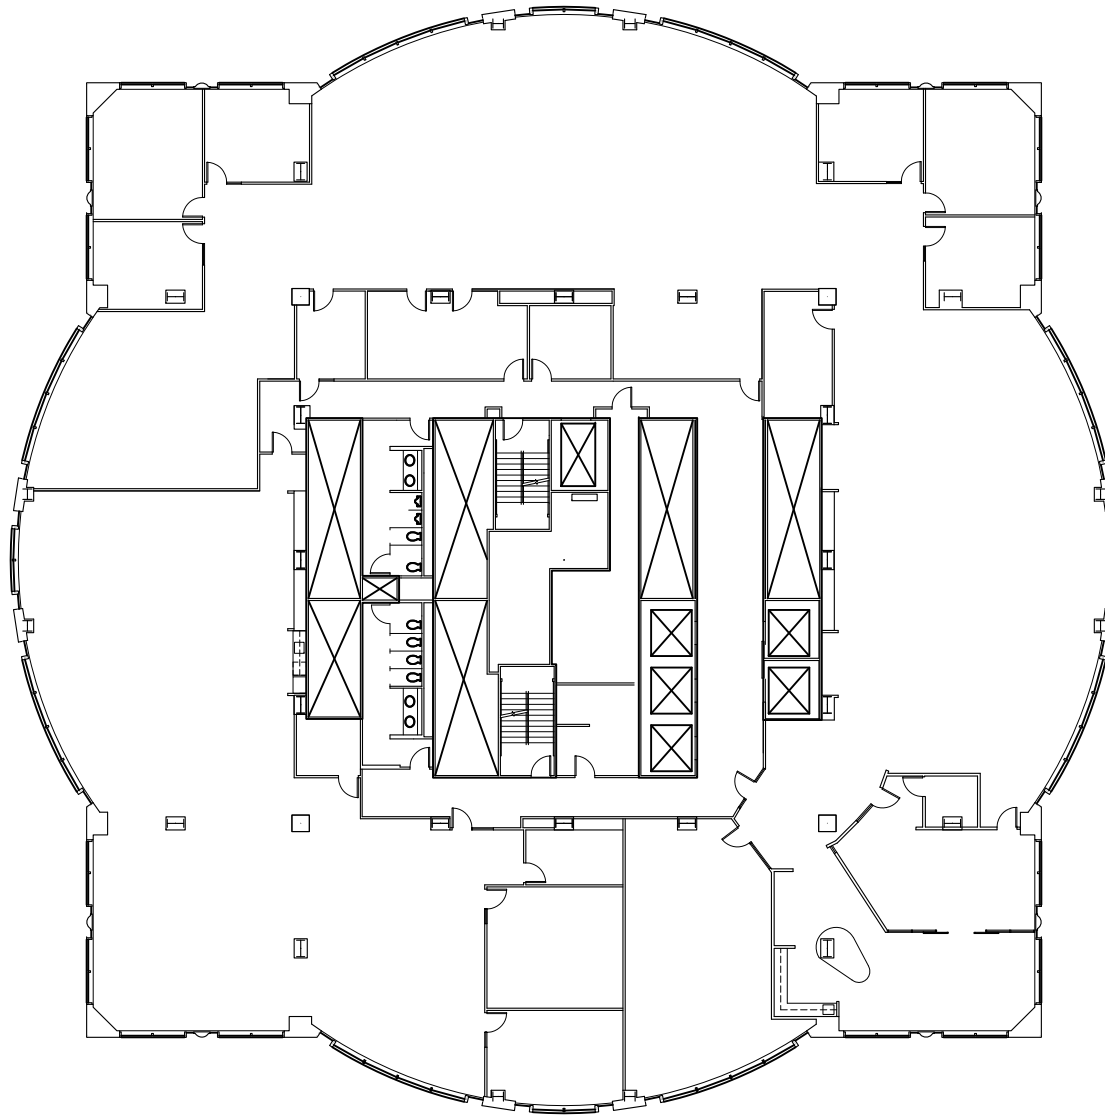

Floor 9

Available
1/1/2011

22,022 RSF

1201 THIRD AVENUE

**WRIGHT
RUNSTAD
& COMPANY**

1201 THIRD AVENUE
SEATTLE, WASHINGTON 98101

www.wrightrunstad.com
(206) 447-9000