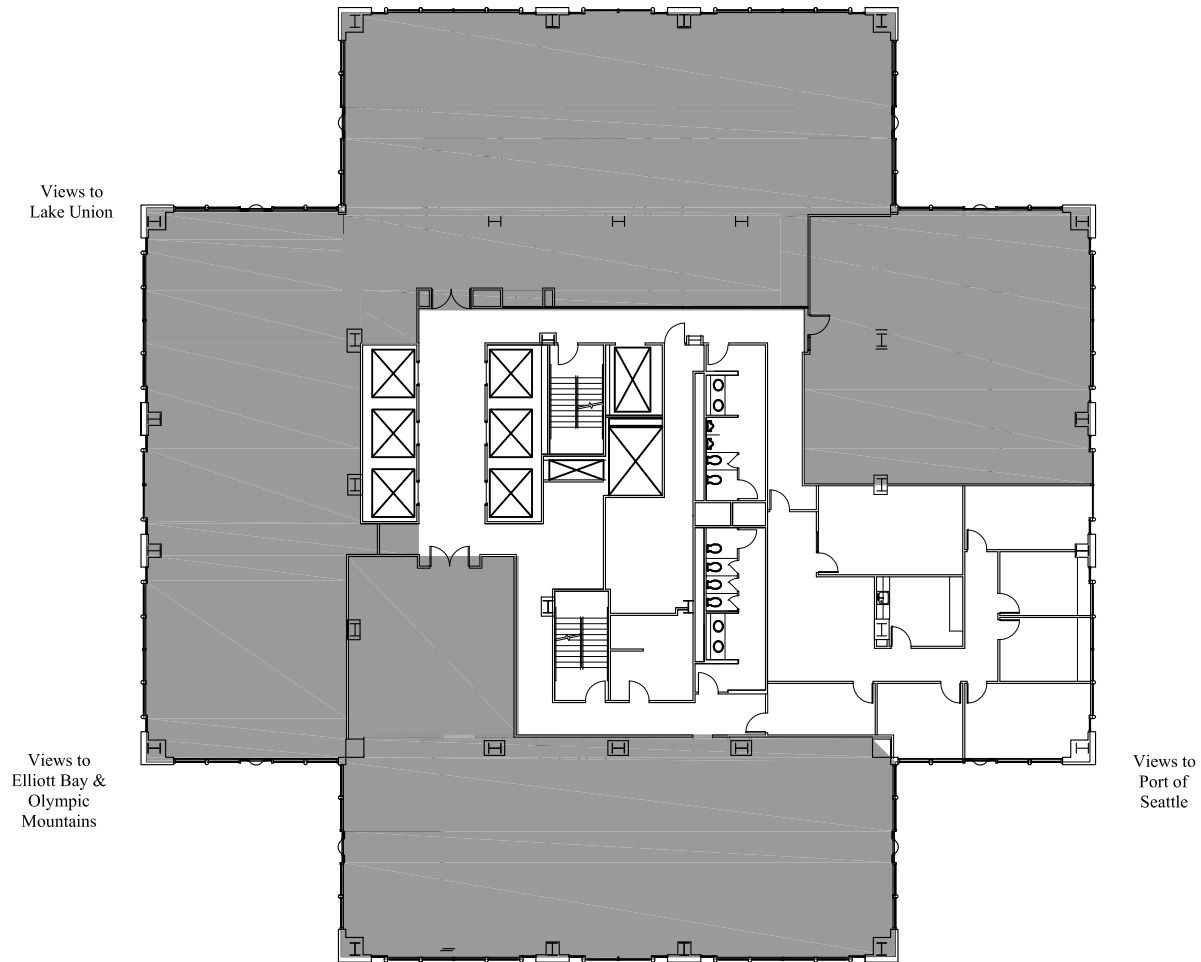

# Floor 51

Available

2,574 RSF

Views to  
Lake Washington  
& Cascade Mountains

**WRIGHT  
RUNSTAD  
& COMPANY**

Views to  
Elliott Bay &  
Olympic  
Mountains

**WASHINGTON MUTUAL TOWER**

1201 THIRD AVENUE  
SEATTLE, WASHINGTON 98101