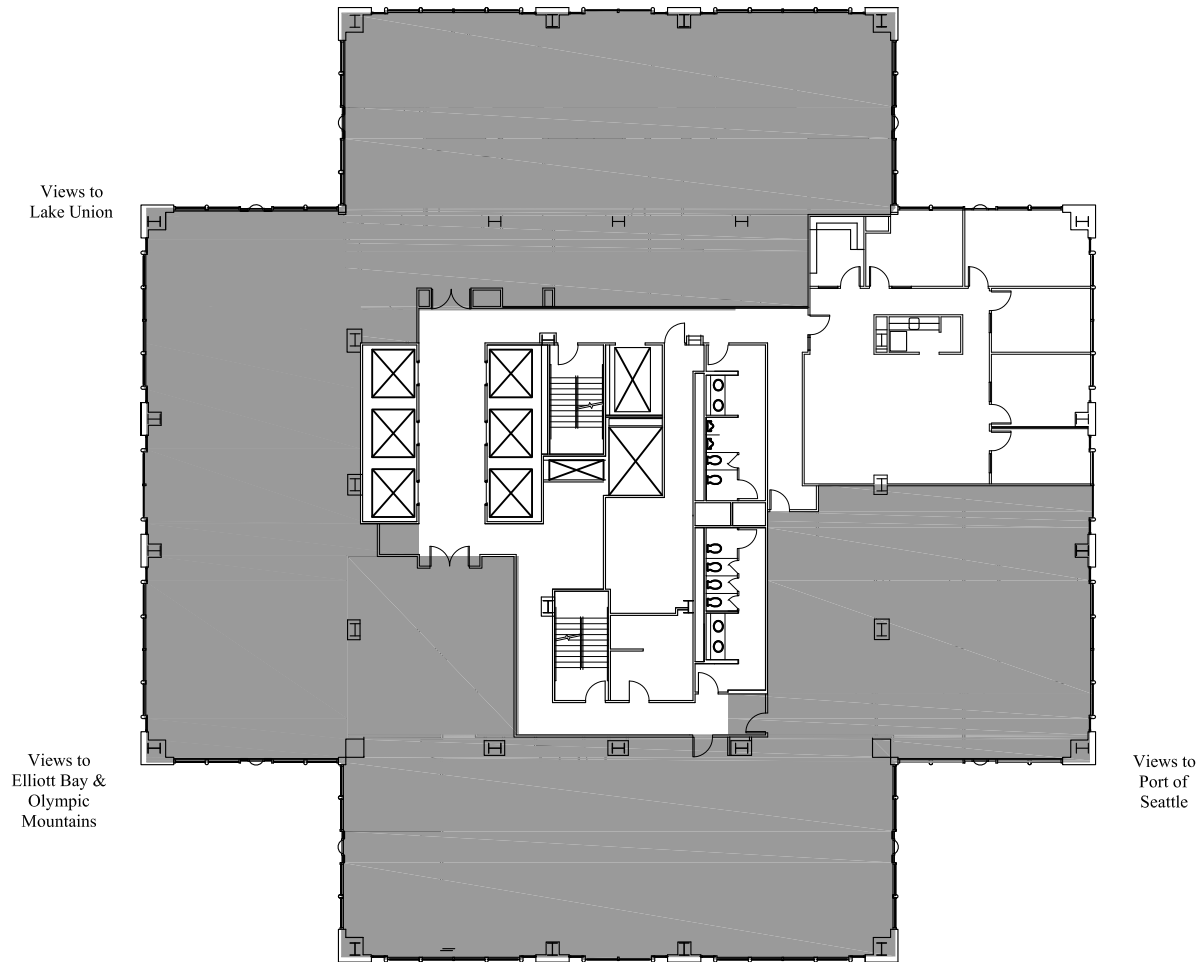

Floor 51

Available

2,323 RSF

Views to
Lake Washington
& Cascade Mountains

Views to
Elliott Bay &
Olympic
Mountains

**WRIGHT
RUNSTAD
& COMPANY**

NORTH

WASHINGTON MUTUAL TOWER