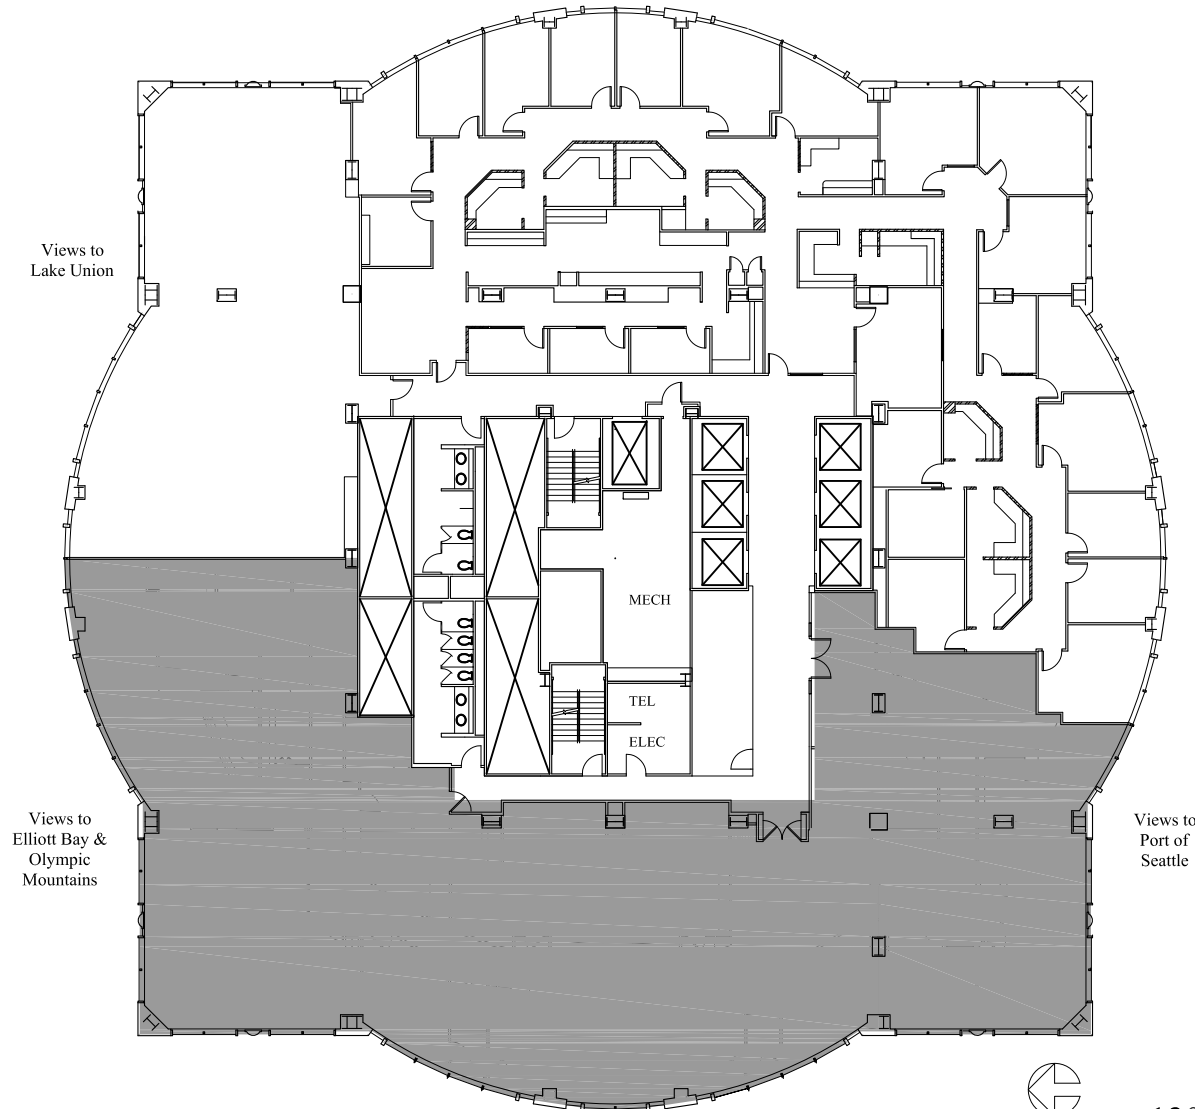

# Floor 30

Available

12,331 RSF

Views to  
Lake Washington  
& Cascade Mountains

**WRIGHT  
RUNSTAD  
& COMPANY**

Views to  
Elliott Bay &  
Olympic  
Mountains

**1201 THIRD AVENUE**

1201 THIRD AVENUE  
SEATTLE, WASHINGTON 98101