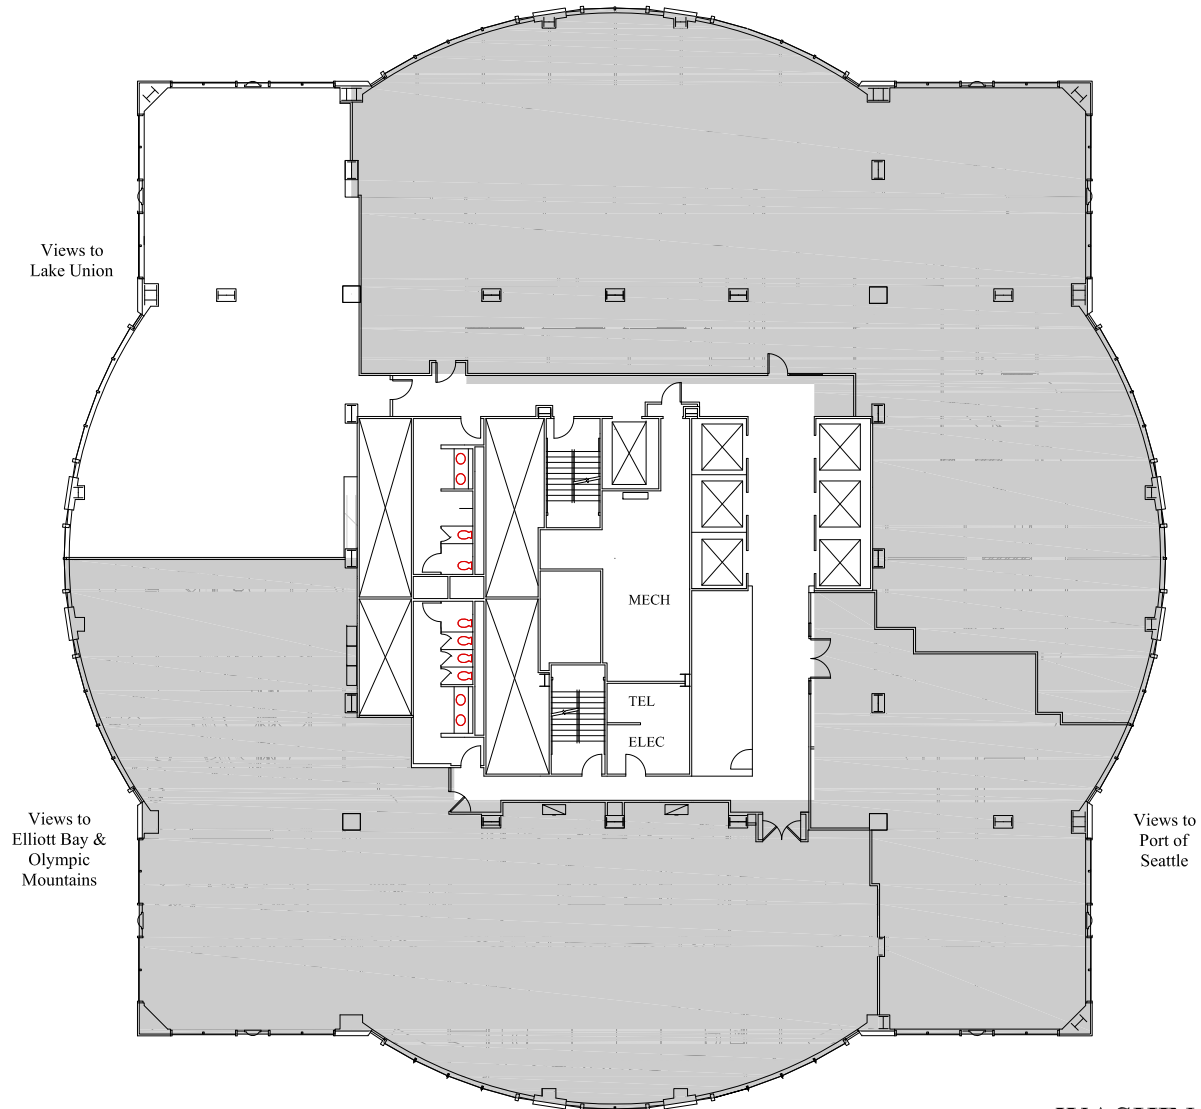

Floor 30

Available

3,230 RSF

Views to
Lake Washington
& Cascade Mountains

**WRIGHT
RUNSTAD
& COMPANY**

Views to
Elliott Bay &
Olympic
Mountains

WASHINGTON MUTUAL TOWER

1201 THIRD AVENUE
SEATTLE, WASHINGTON 98101