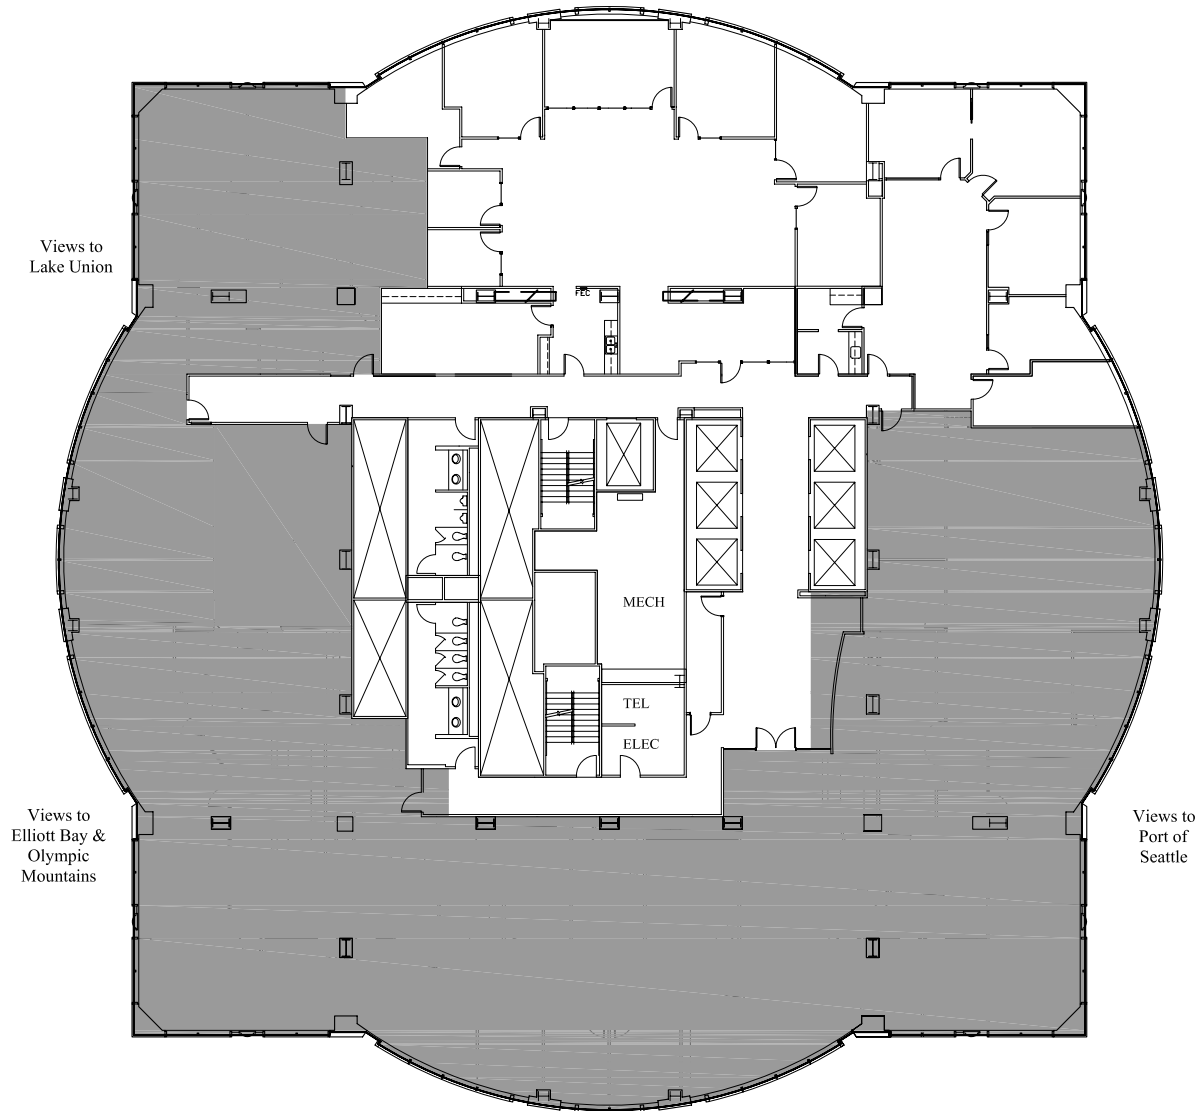

Floor 27
Available

6,557 RSF

Views to
Lake Washington
& Cascade Mountains

1201 THIRD AVENUE

WRIGHT
RUNSTAD
& COMPANY

Views to
Elliott Bay &
Olympic
Mountains

1201 THIRD AVENUE
SEATTLE, WASHINGTON 98101

www.wrightrunstad.com
(206) 447-9000