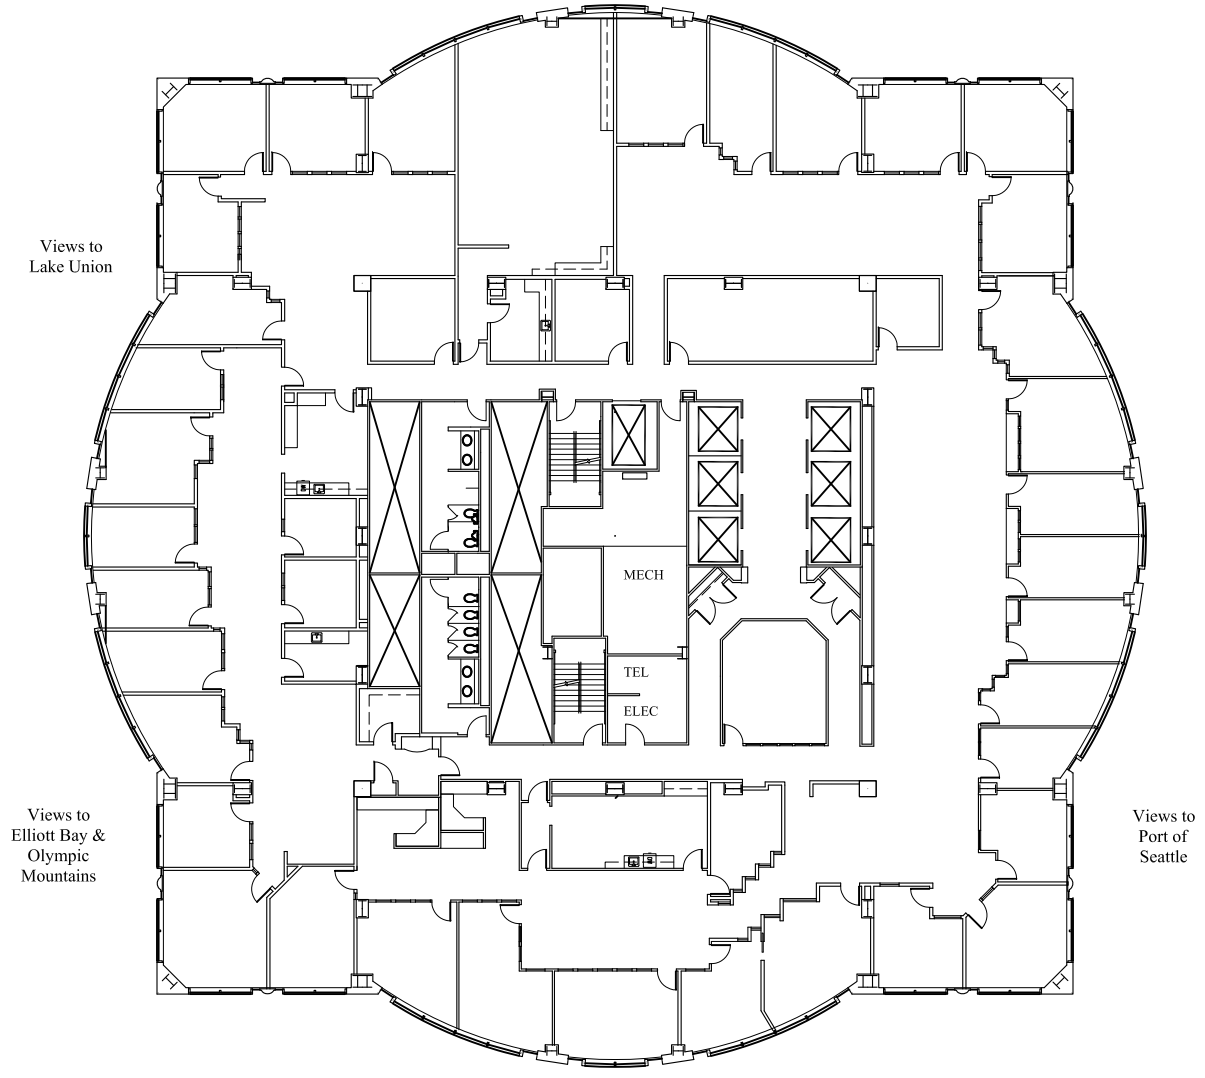

Floor 26
Available

22,547 RSF

Views to
Lake Washington
& Cascade Mountains

1201 THIRD AVENUE

**WRIGHT
RUNSTAD
& COMPANY**

Views to
Elliott Bay &
Olympic
Mountains

1201 THIRD AVENUE
SEATTLE, WASHINGTON 98101