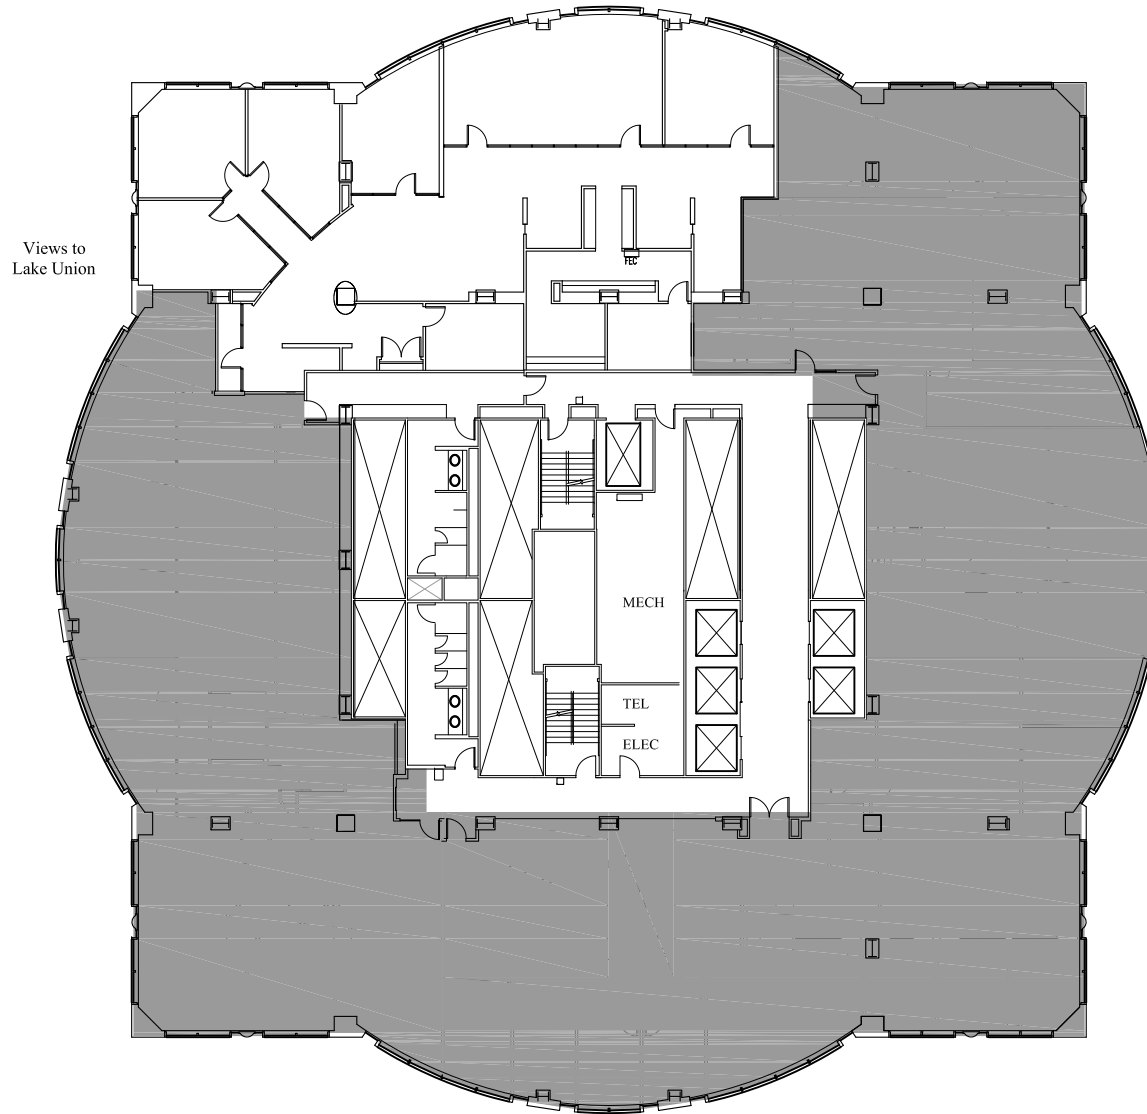

**Floor 16**  
Available

5,487 RSF

Views to  
Lake Washington  
& Cascade Mountains

**1201 THIRD AVENUE**

**WRIGHT  
RUNSTAD  
& COMPANY**

1201 THIRD AVENUE  
SEATTLE, WASHINGTON 98101

[www.wrightrunstad.com](http://www.wrightrunstad.com)  
(206) 447-9000