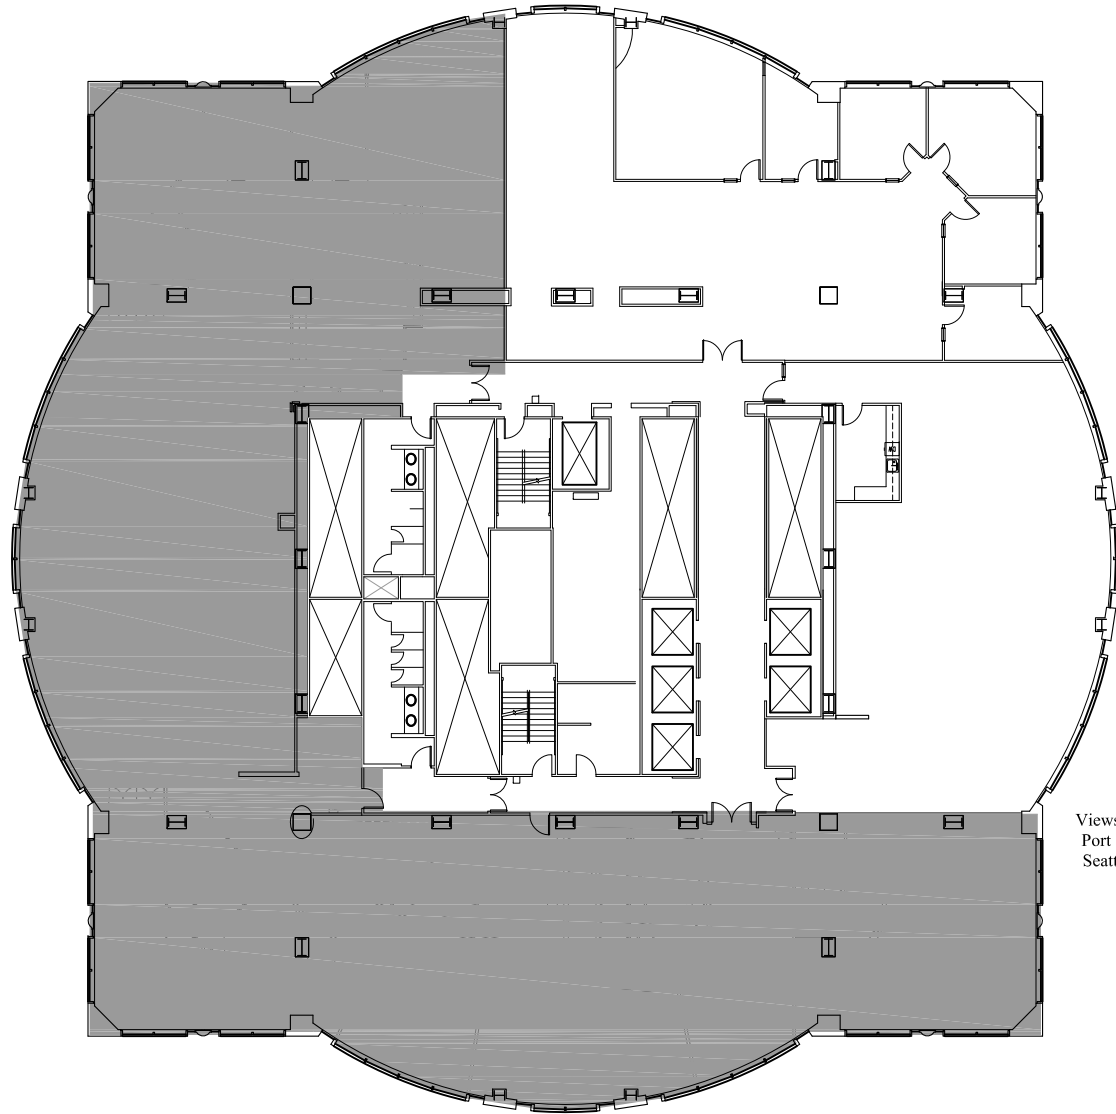

Floor 15

Available

8,349 RSF

1201 THIRD AVENUE

Views to
Port of
Seattle

**WRIGHT
RUNSTAD
& COMPANY**

NORTH

1201 THIRD AVENUE
SEATTLE, WASHINGTON 98101